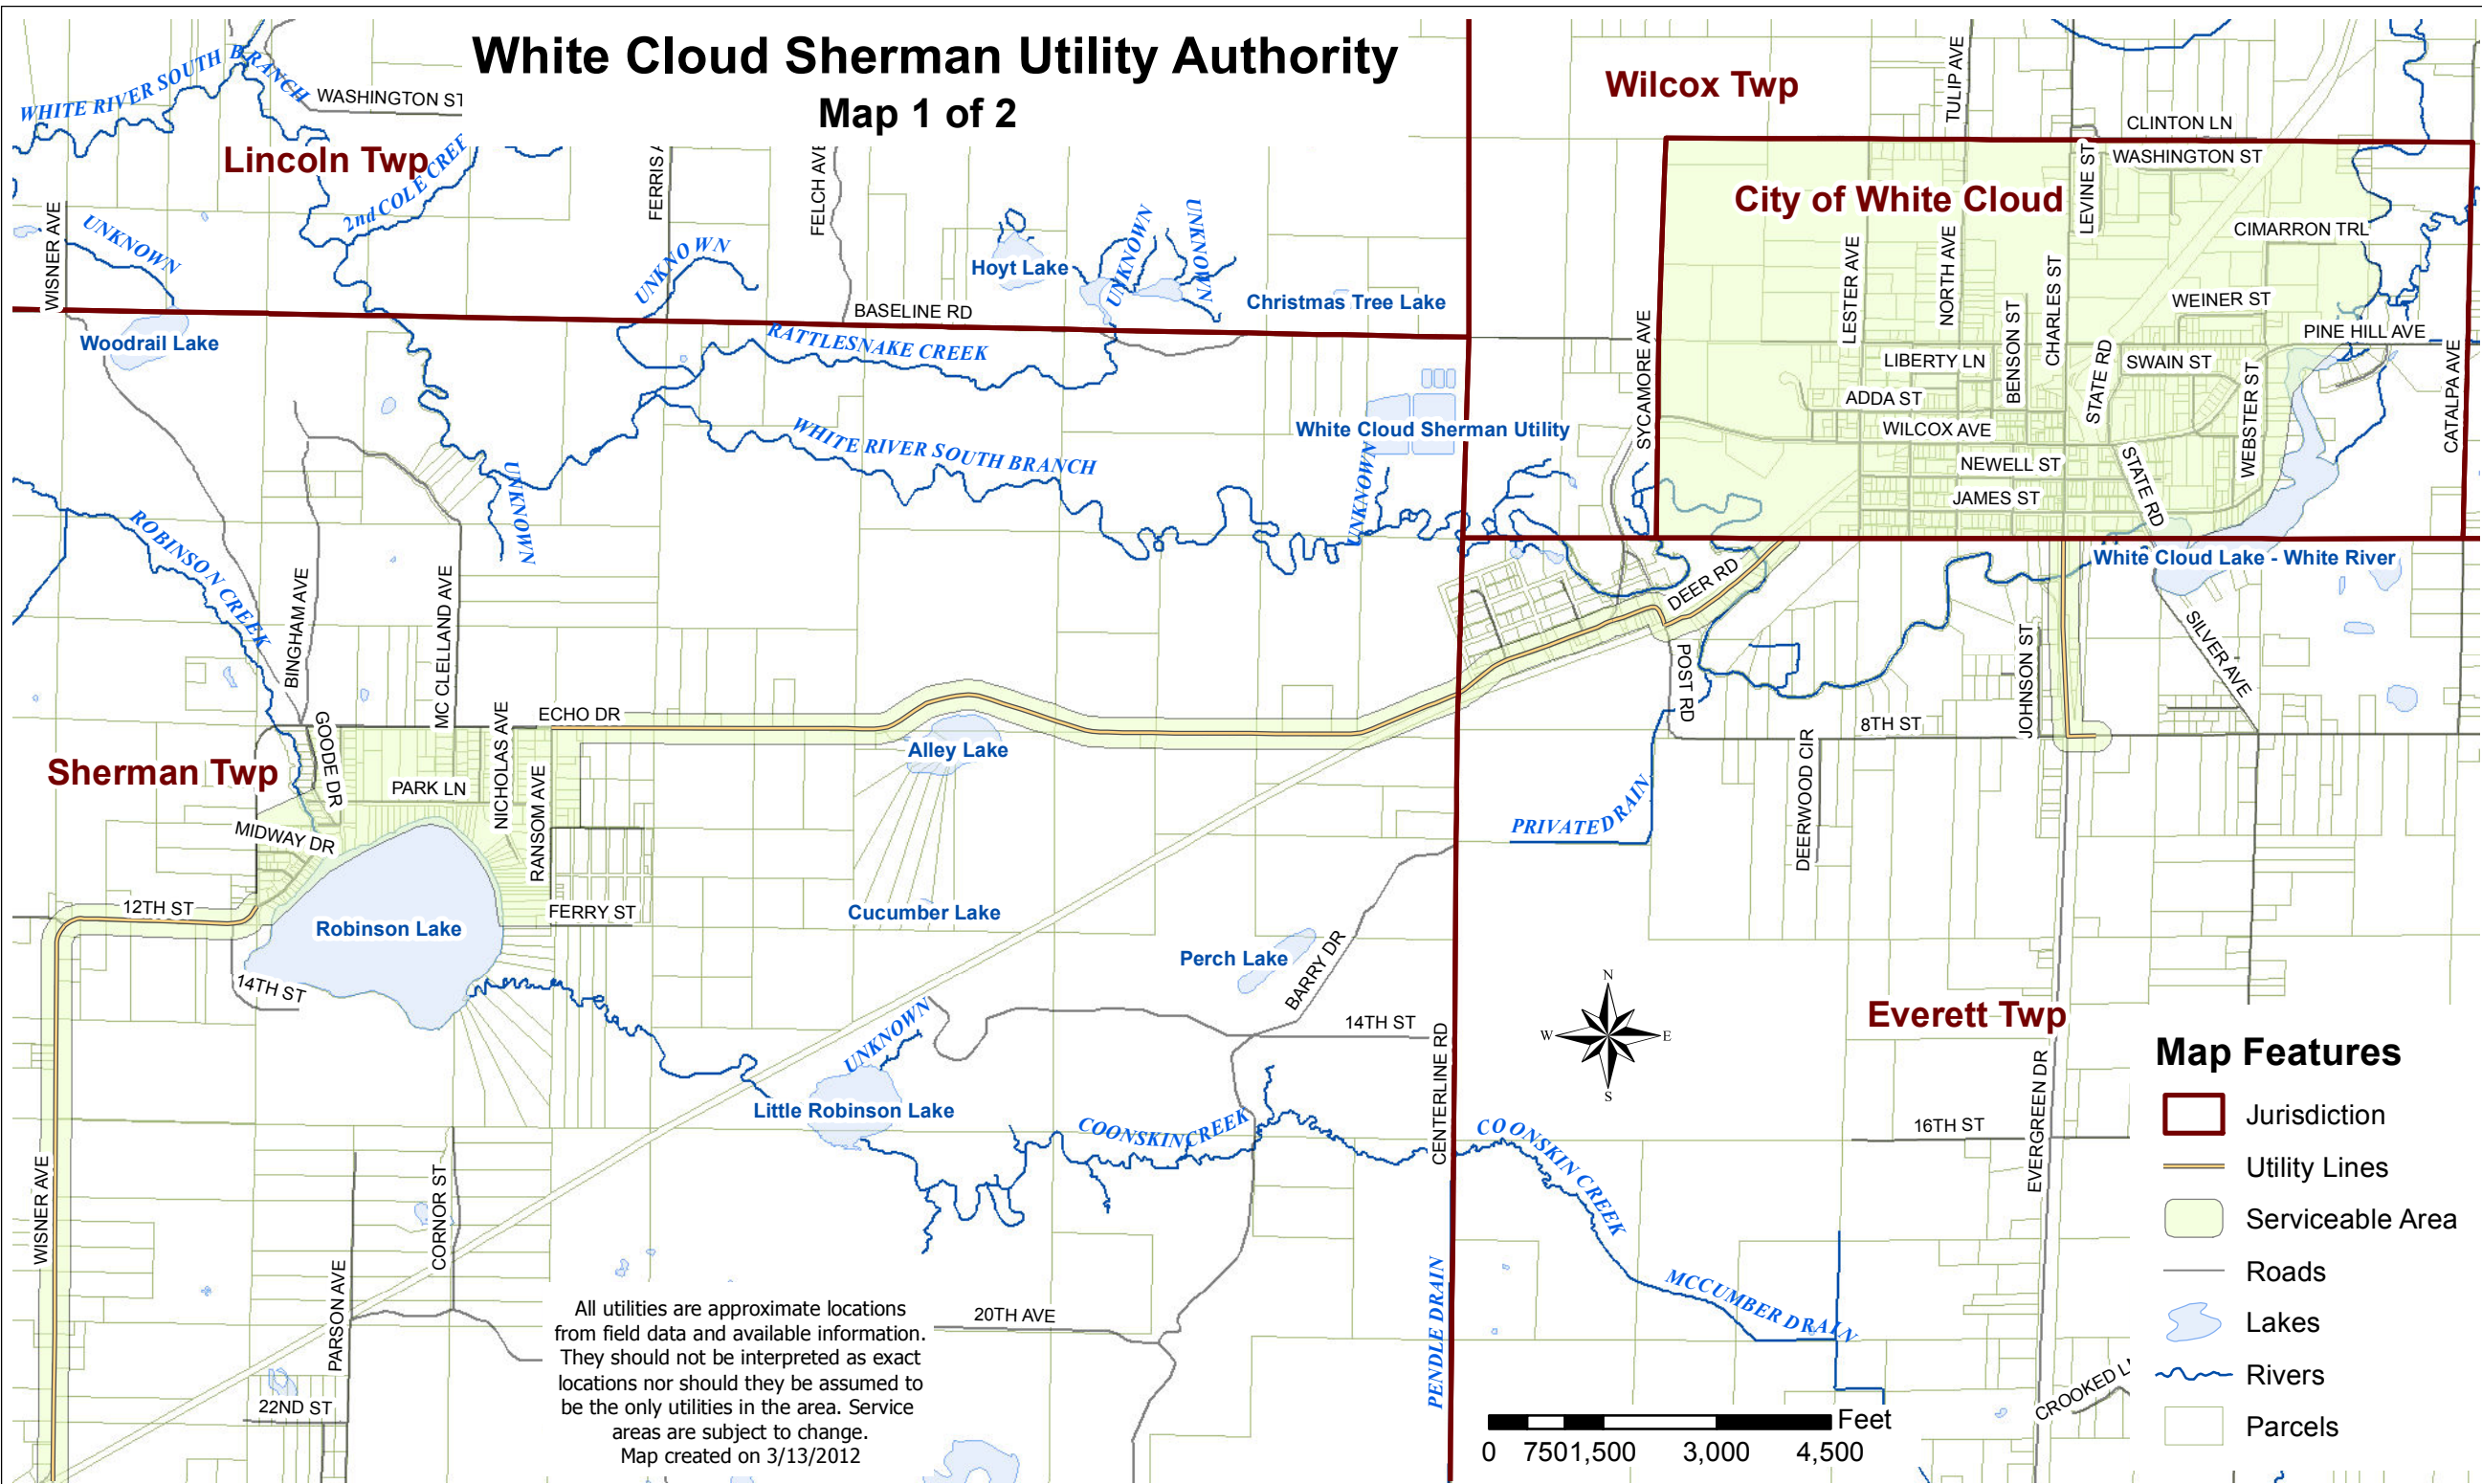

White Cloud Sherman Utility Authority

Map 1 of 2

- ### Map Features
- Jurisdiction
 - Utility Lines
 - Serviceable Area
 - Roads
 - Lakes
 - Rivers
 - Parcels

0 750 1,500 3,000 4,500 Feet