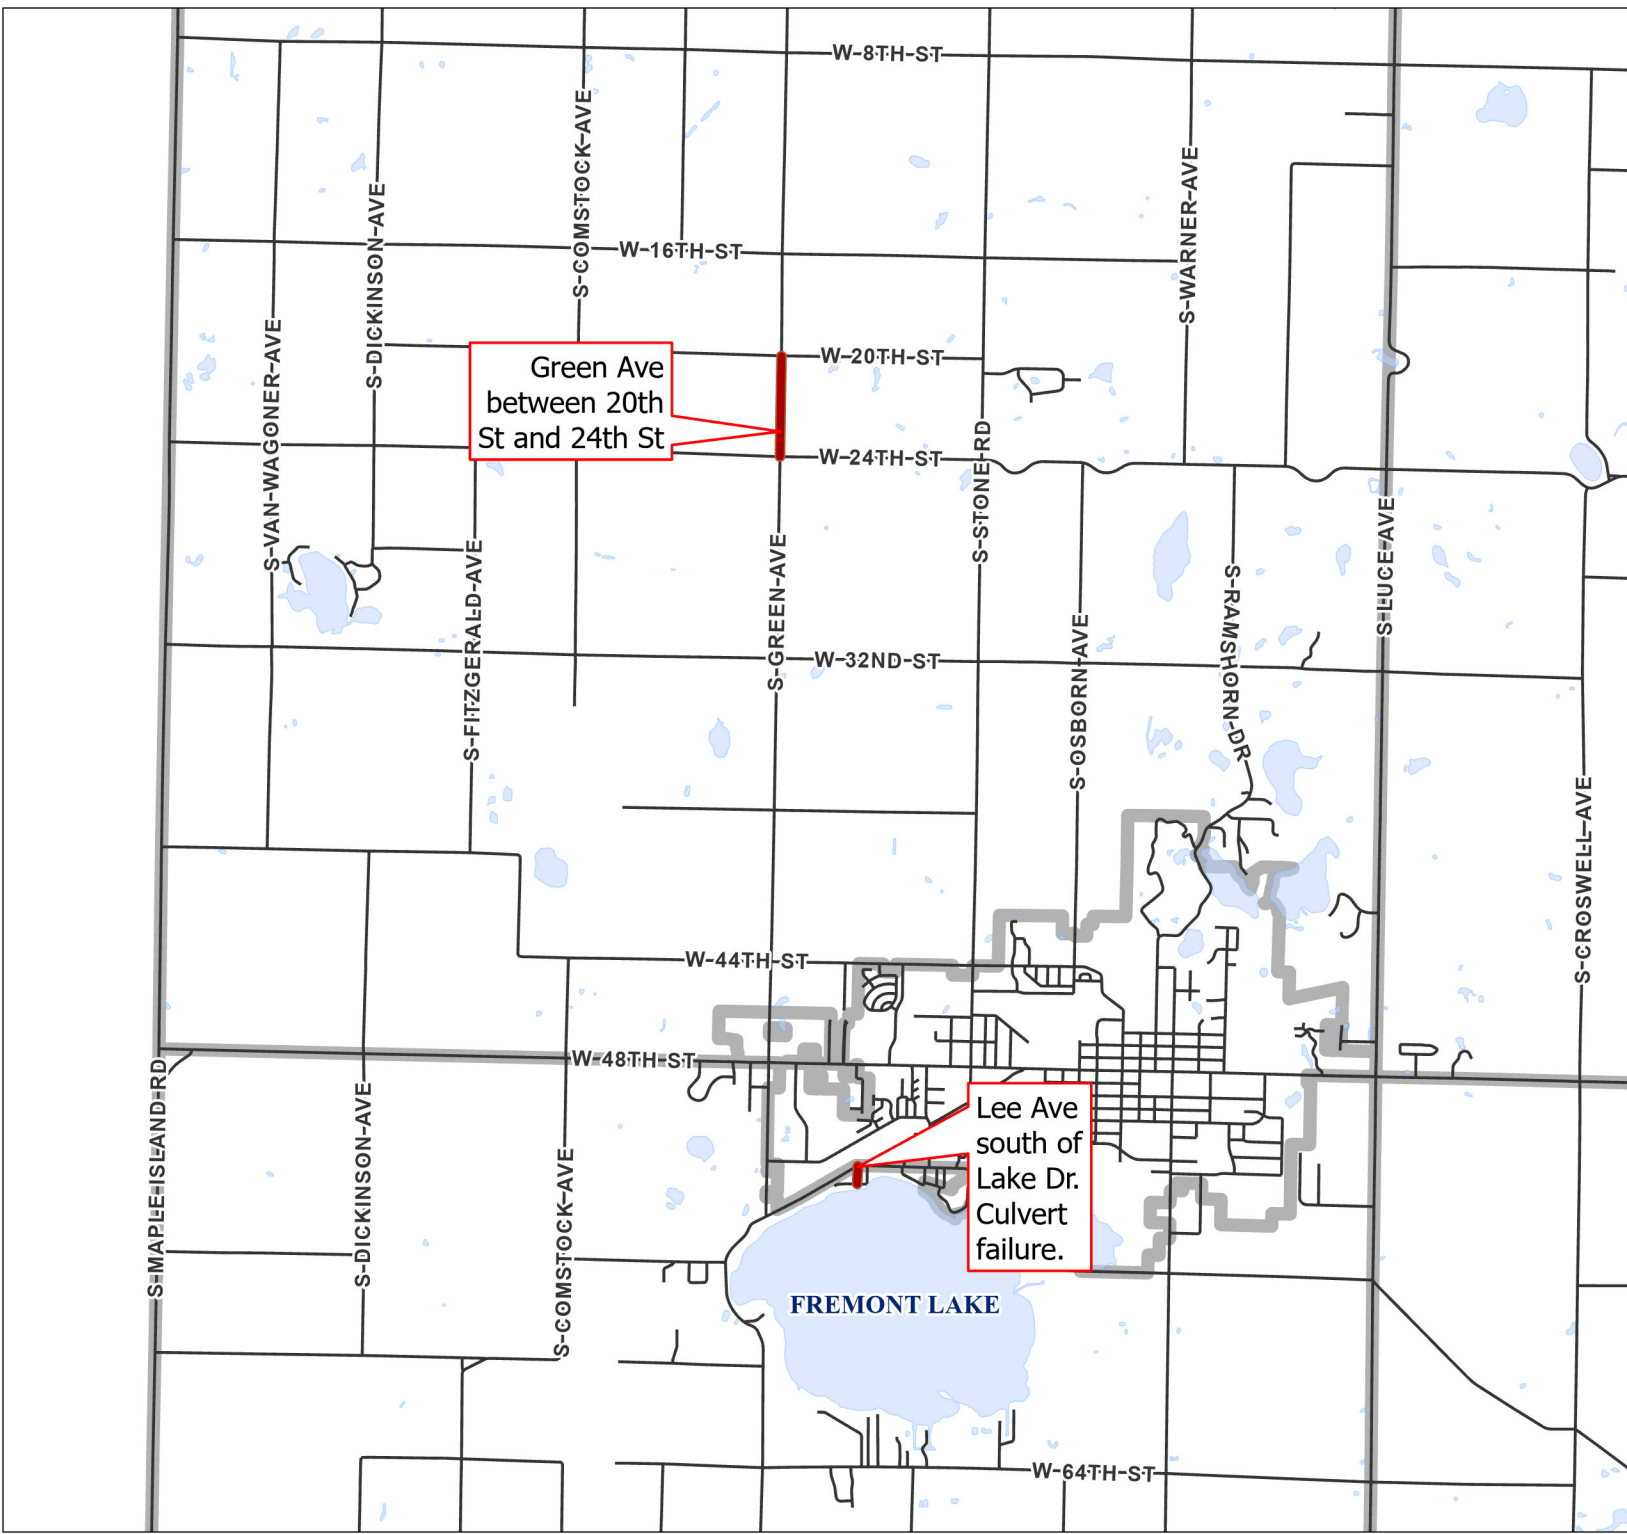

Road Closures

**Updated
4/27/26 8:00a.m.**

Map Key

- Roads Closed
- Roads
- Jurisdiction
- Waterbody

NEWAYGO COUNTY

Troy	Lilley	Home	Barton
Beaver	Merrill	Monroe	Norwich
Denver	Lincoln	Wilcox	Goodwell
Dayton	Sherman	Everett	Big Prairie
Sheridan	Garfield	Brooks	Croton
Bridgeton	Ashland	Grant	Ensley

Green Ave
between 20th
St and 24th St

Lee Ave
south of
Lake Dr.
Culvert
failure.