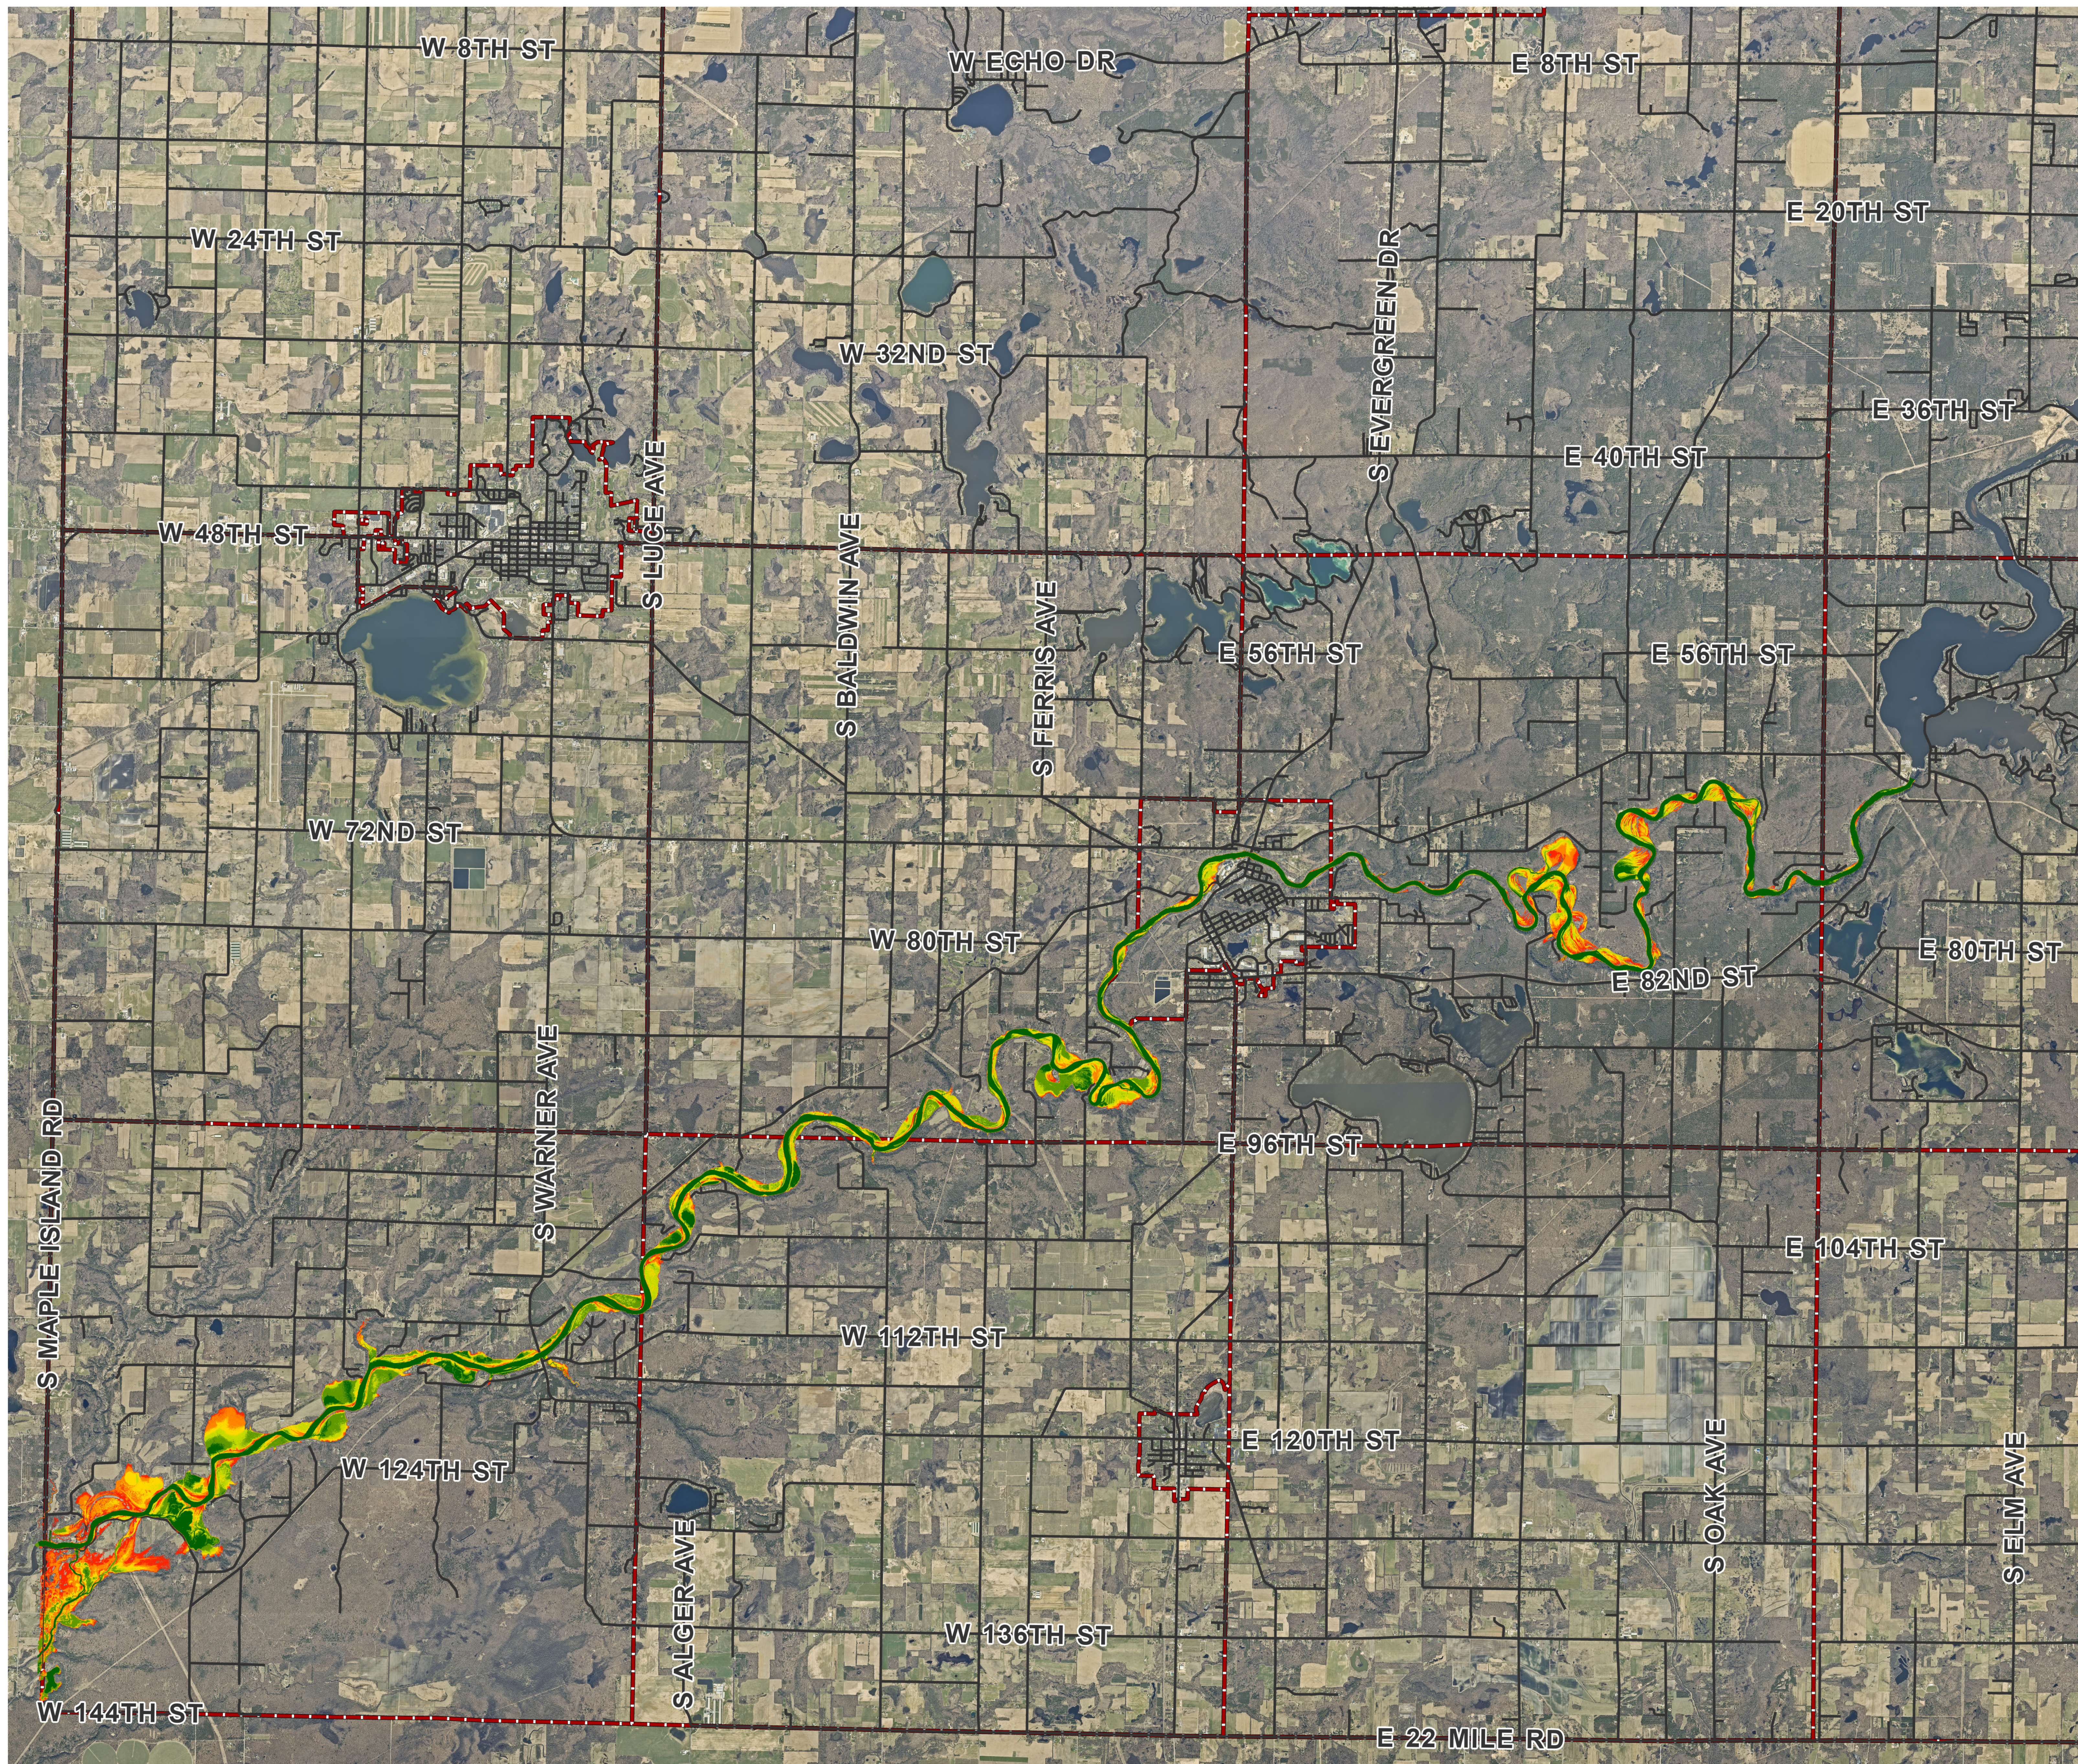

Flood Inundation Area

Map Key

- Roads
- ▭ Jurisdiction

Inundation Stage

- 8
- 9
- 10
- 11
- 12
- 13

Print Date
4/16/2026

NEWAYGO COUNTY

Troy	Lilley	Home	Barton
Beaver	Merrill	Monroe	Norwich
Denver	Lincoln	Wilcox	Goodwell
Hesperia	White Cloud		
Dayton	Sherman	Everett	Big Prairie
Fremont	Garfield	Newaygo	Brooks
Sheridan	Ashland	Grant	Croton
Bridgeton	Ashland	Grant	Ersley